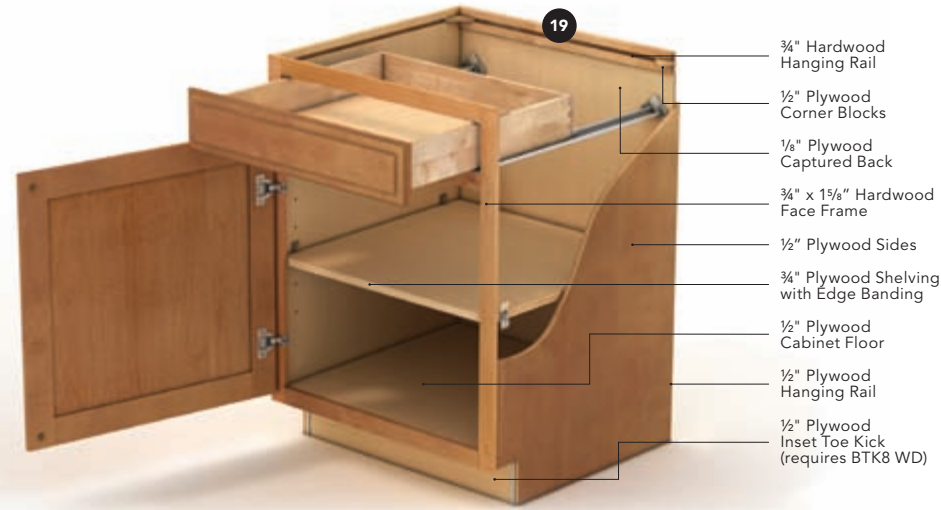

AN INSIDE LOOK AT TIMBERLAKE FEATURES

QUALITY ALL PLYWOOD CONSTRUCTION

PORTFOLIO SELECT FEATURES

Choose the perfect combination of features for your needs... and budget. Timberlake makes it simple. There are three collections — each with different features and options — to help you satisfy every type of homebuyer: from entry level to move-up to luxury.

PORTFOLIO FEATURES

VALUE-BUILT FEATURES

FEATURES IN TIMBERLAKE'S 3 PRODUCT TIERS

CABINET CONSTRUCTION

Feature	Portfolio Select	Portfolio	Value-Built
01 Solid Hardwood Face Frames	●	●	●
02 Tongue-and-Groove Cabinet Back Construction ¹	●	●	●
03 1/2" Thick Engineered Wood Cabinet Sides	●	●	●

¹ Tongue-and-Groove Cabinet Back Construction provides a sealed interior and easy installation

FINISH

Feature	Portfolio Select	Portfolio	Value-Built
04 Multi-Step BeautyGuard [®] Finish ²	●	●	●
05 TuffTech [®] Interior Finish ³	●	●	●

⁵ 1/2" thick and fully adjustable

⁶ 1/2" thick and fully adjustable with locking shelf rests (half-depth shelves on cabinets 27" and wider)

⁷ Strong, adjustable shelves with metal shelf rests on wall cabinets